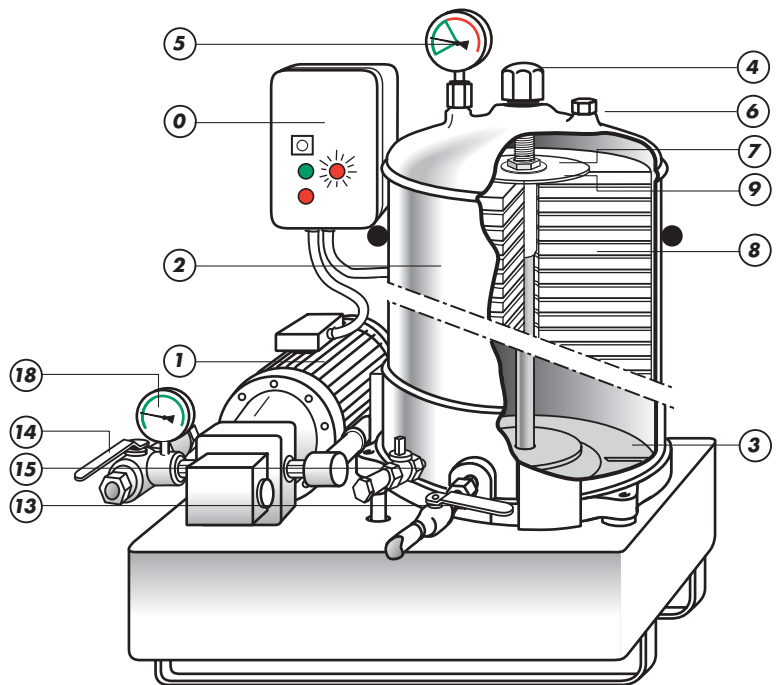

D FILTER REPLACEMENT

CJC FINE FILTER

HDU 27/- - T

Quick reference

A START

B STOP

C DAILY

Manufactured by:
 C.C. JENSEN A/S
 Løvholmen 13, DK-5700 Svendborg
 Tel: +45 63 21 20 14, Fax +45 62 22 46 15
 e-mail: filter@cjc.dk, www.cjc.dk