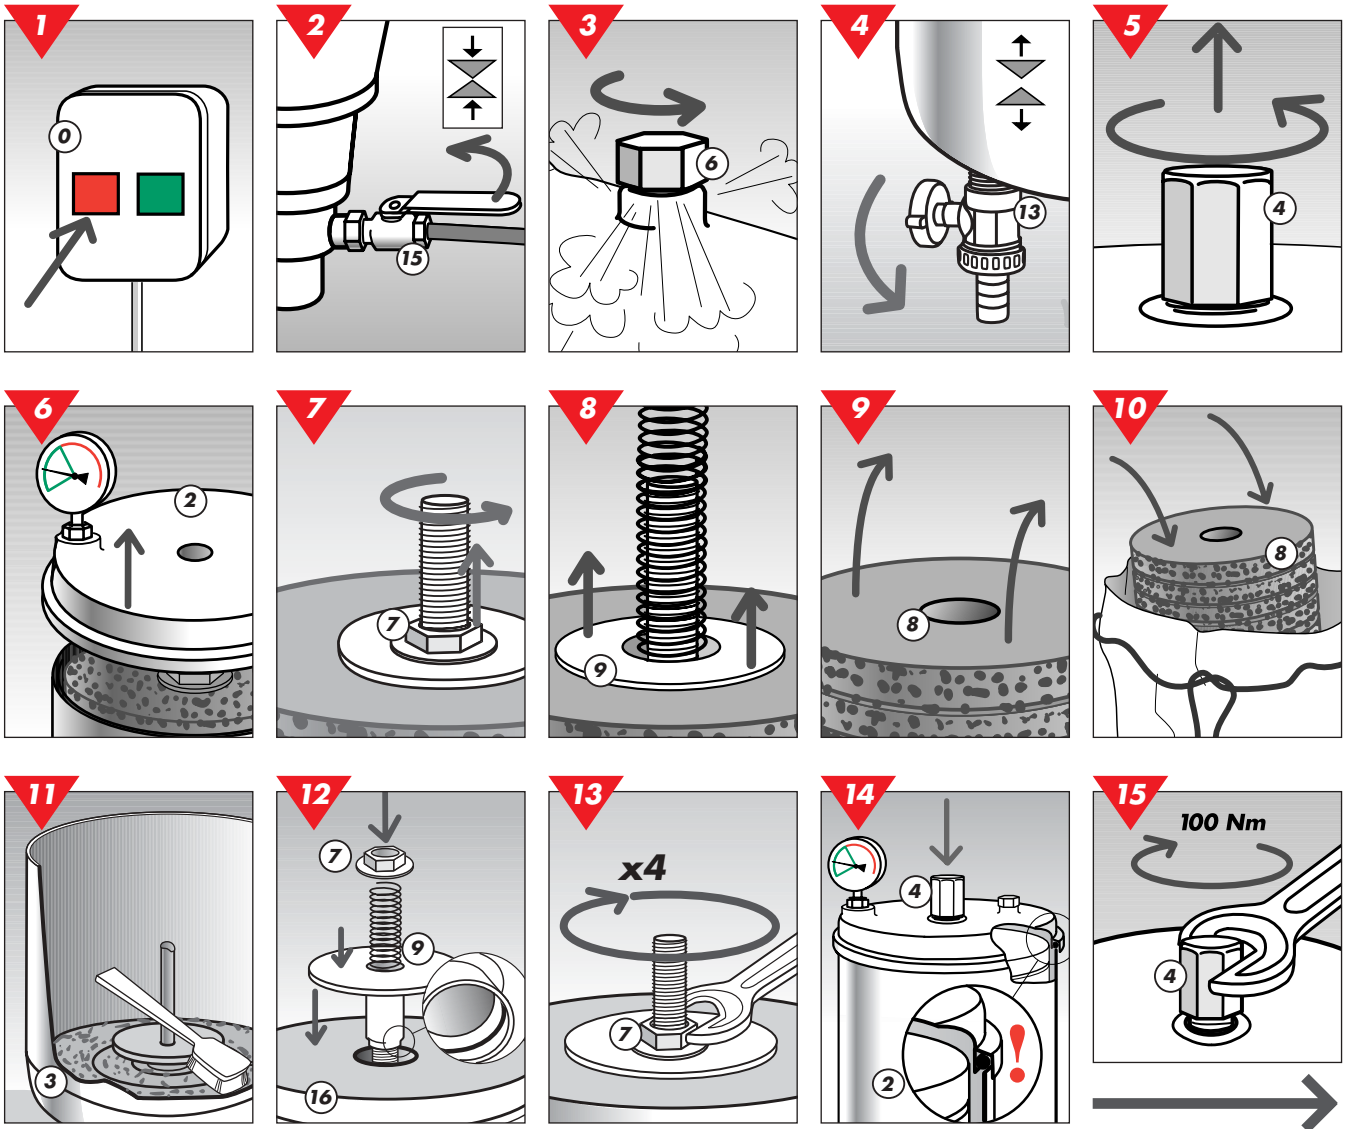

## D FILTER REPLACEMENT

# CJC FINE FILTER

HDU 15/25

Quick reference