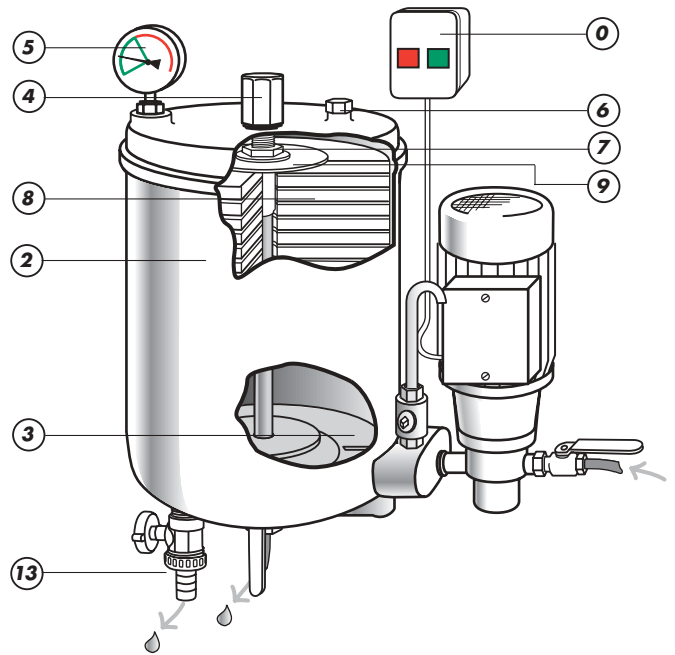

## D FILTER REPLACEMENT

# CJC FINE FILTER

HDU 15/25

Quick reference