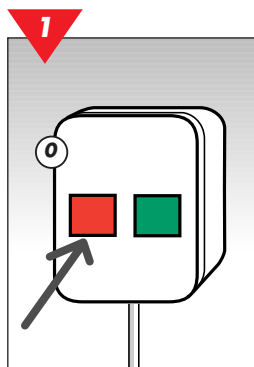

CJC FINE FILTER

HDU 15/25

Quick reference

A START

B STOP

C DAILY